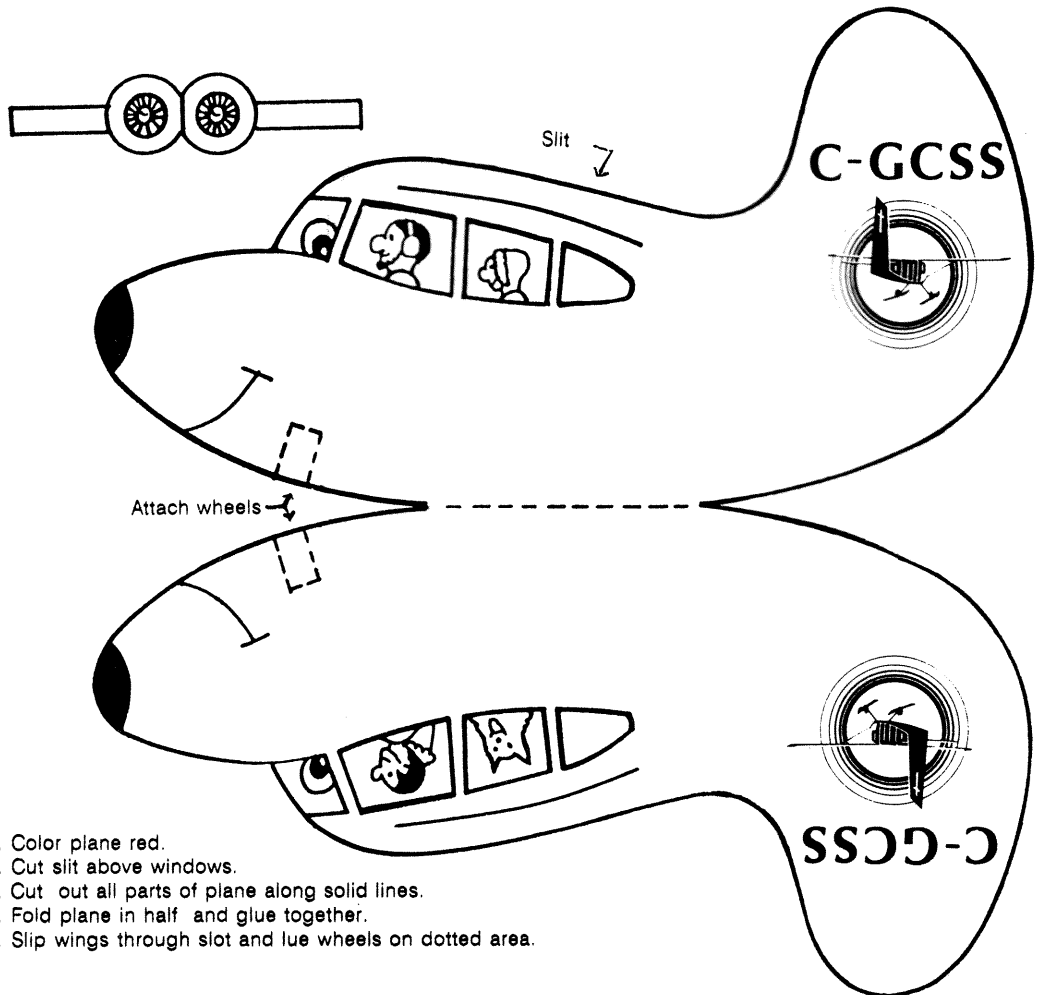

LAMP

The Lutheran Association of Missionaries and Pilots is a cross-cultural ministry sharing Jesus Christ with God's people in remote areas of Canada.

1. Color plane red.
2. Cut slit above windows.
3. Cut out all parts of plane along solid lines.
4. Fold plane in half and glue together.
5. Slip wings through slot and glue wheels on dotted area.