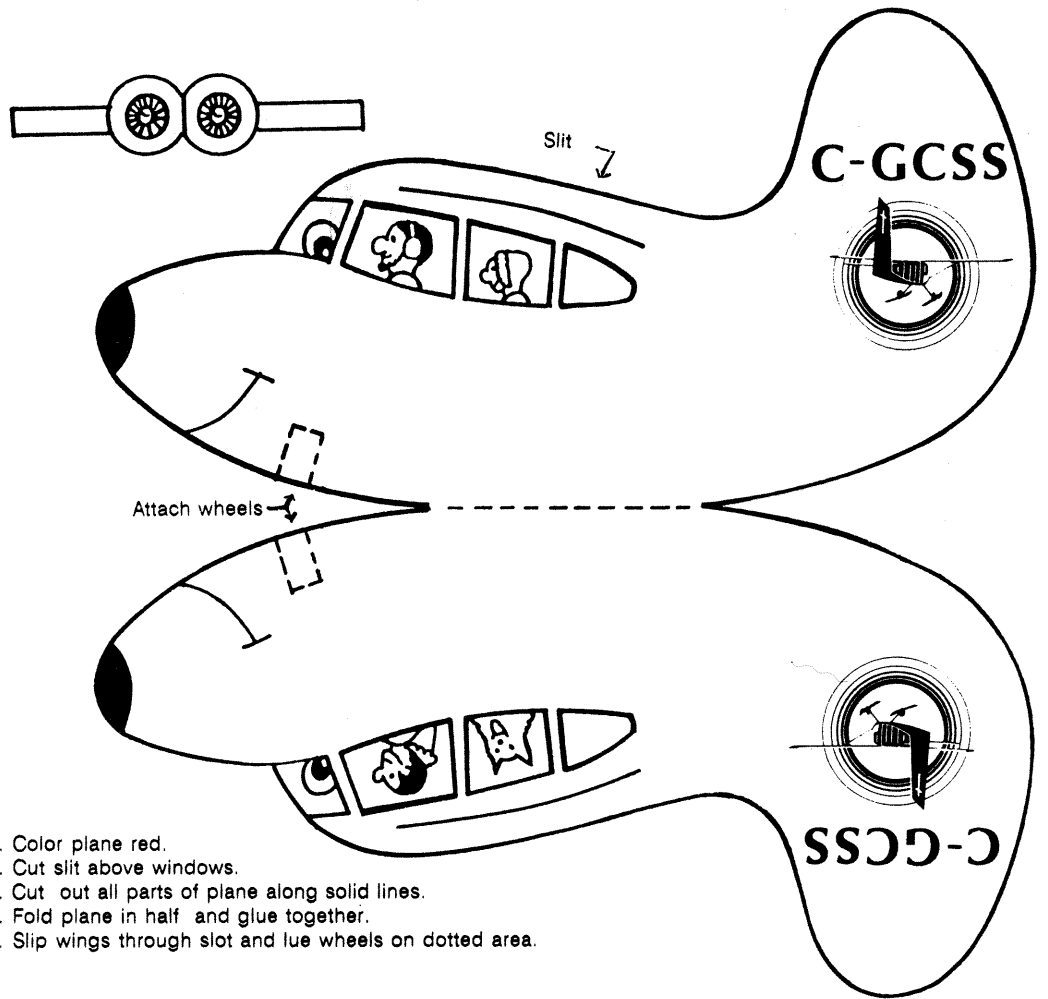

LAMP

The Lutheran Association of Missionaries and Pilots is a cross-cultural ministry sharing Jesus Christ with God's people in remote areas of Canada.

1. Color plane red.
2. Cut slit above windows.
3. Cut out all parts of plane along solid lines.
4. Fold plane in half and glue together.
5. Slip wings through slot and glue wheels on dotted area.